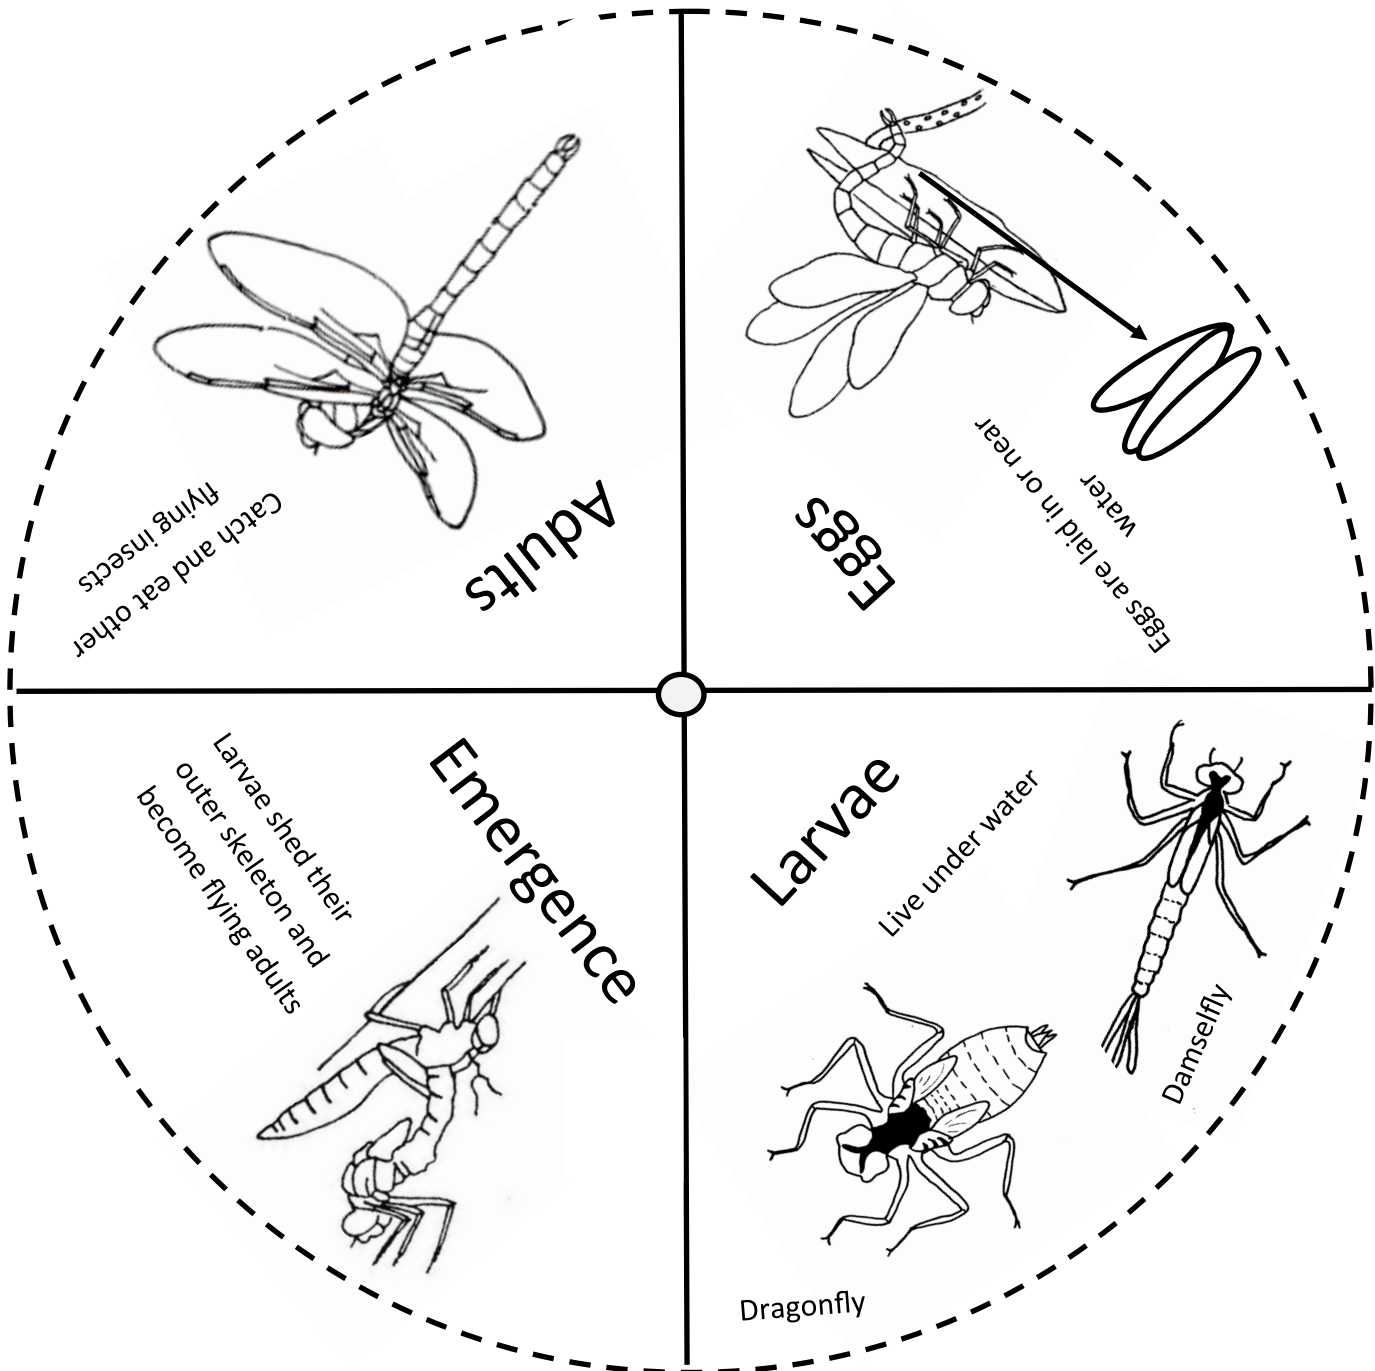

Dragonfly Life Cycle

British
Dragonfly
Society

Eggs are laid in or near water

Eggs

Catch and eat other flying insects

Adults

Damselfly

Live under water

Larvae

Dragonfly

Larvae shed their outer skeleton and become flying adults

Emergence

Dragonfly Life Cycle

Instructions

You will need:

- The printed work sheets
- Scissors
- Colouring pens
- 1 split clip

1. Colour in your life cycle circle layers.
2. Cut the layers out along the dotted lines.
3. Place the title layer on top of the life cycle layer and use the split clip to connect the two.
4. Spin to layers to show the dragonfly life cycle!