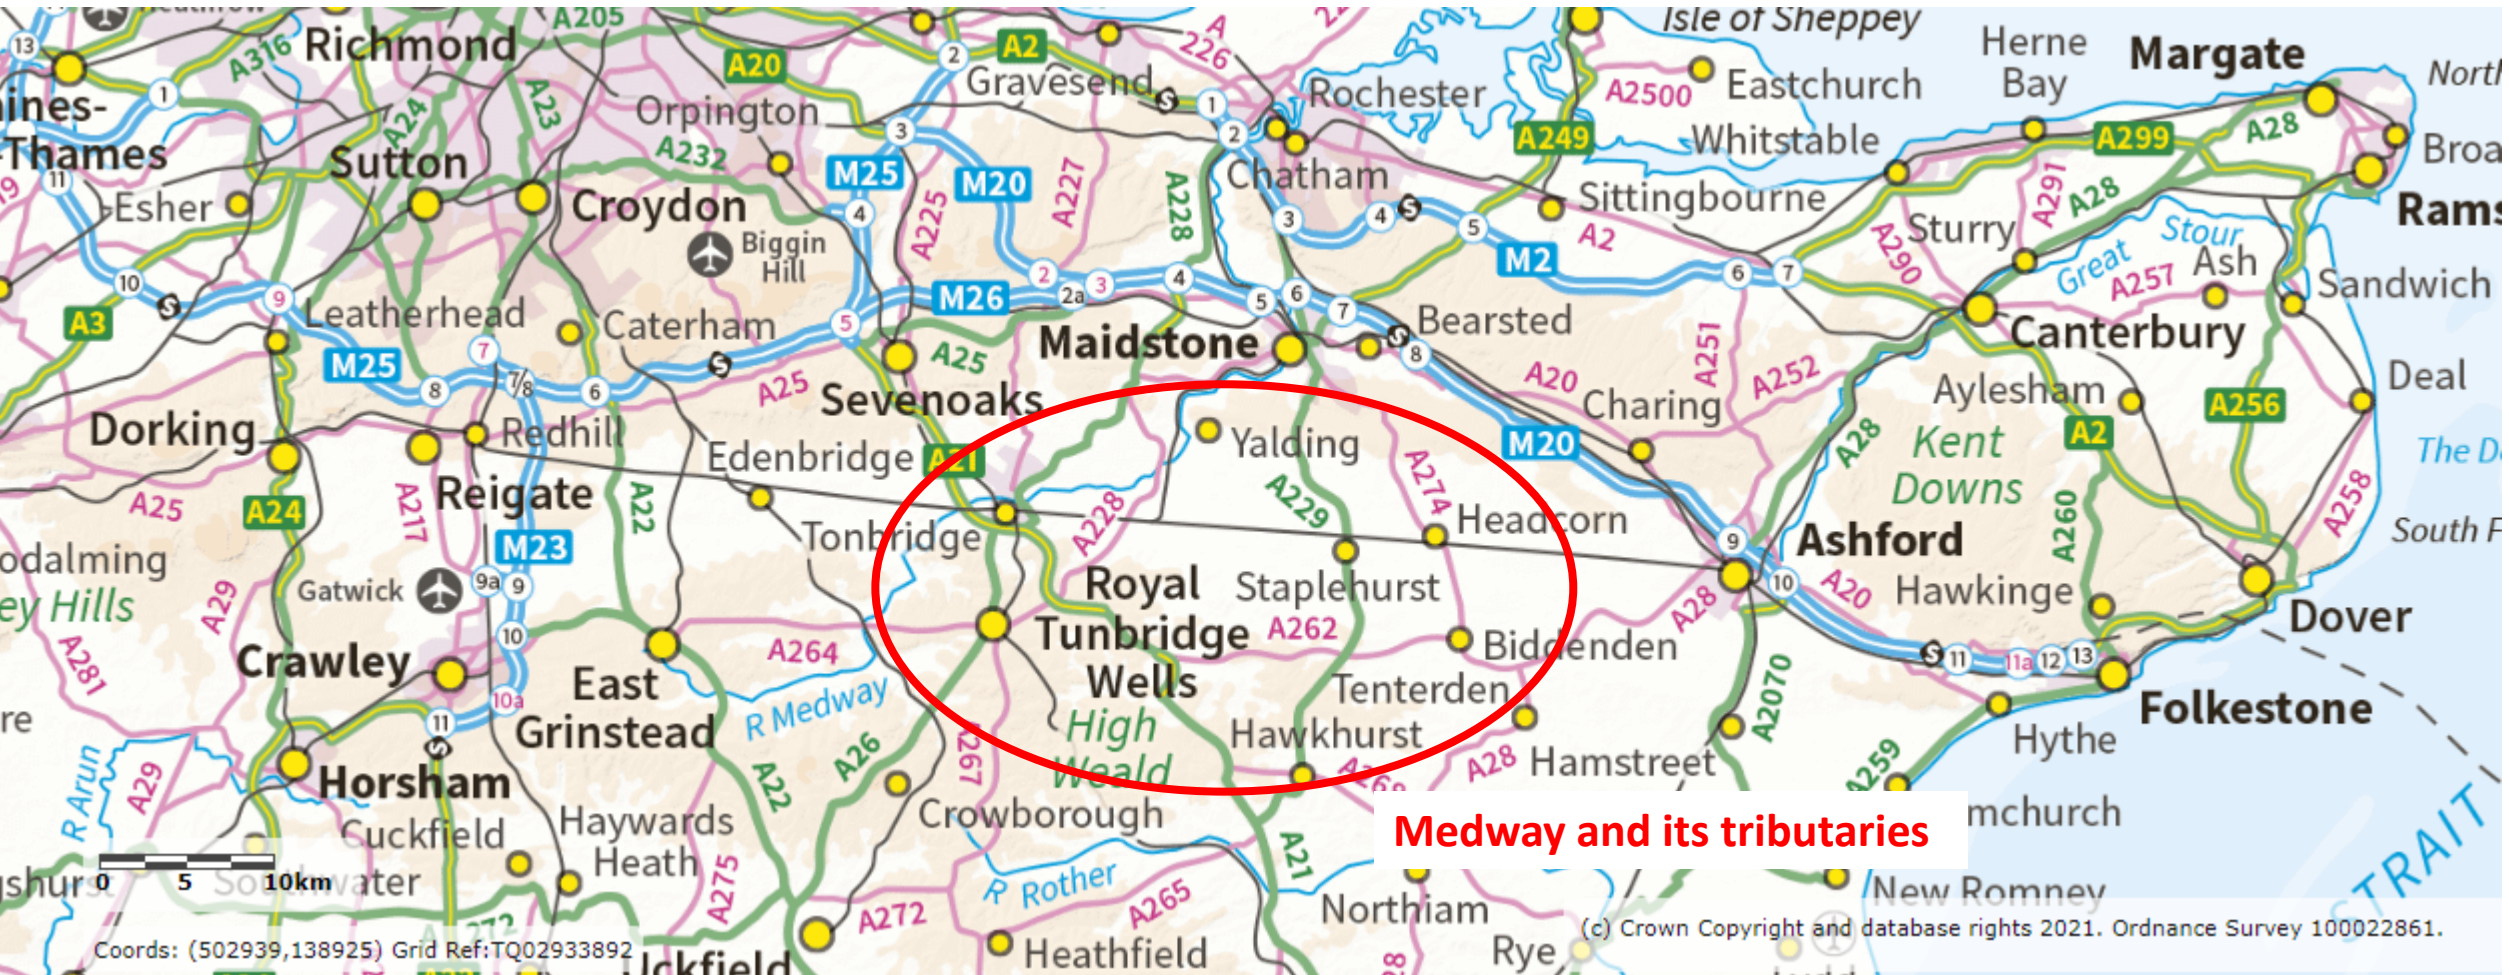

Locations of Interest

These maps identify waterways and areas that are a priority for searching for White-legged Damselflies

Page Content

11. Midlands/ North West

10. Midlands (Shropshire/
Staffordshire)

3. Mid West Wales

2. South Wales

9. Midlands (Leicestershire)

8. Midlands (Oxfordshire)

7. North East London

4. South East

6. South East

5. South East

(c) Crown Copyright and database rights 2021. Ordnance Survey 100022861.

816,114114) Grid Ref:SR47811411

Teme, Severn, Worcester and Birmingham Canal and tributaries

Cherwell/ Oxford Canal/ Evenlode

Thames/ Thame/ Ock

Great Ouse/ Ivel/ Ivel Navigation/ Flit/ Grand Union Canal/ Tove

(c) Crown Copyright and database rights 2021. Ordnance Survey 100022861.

Wreake and tributaries

Tame/ Ashby de la Zouche Canal

Nene