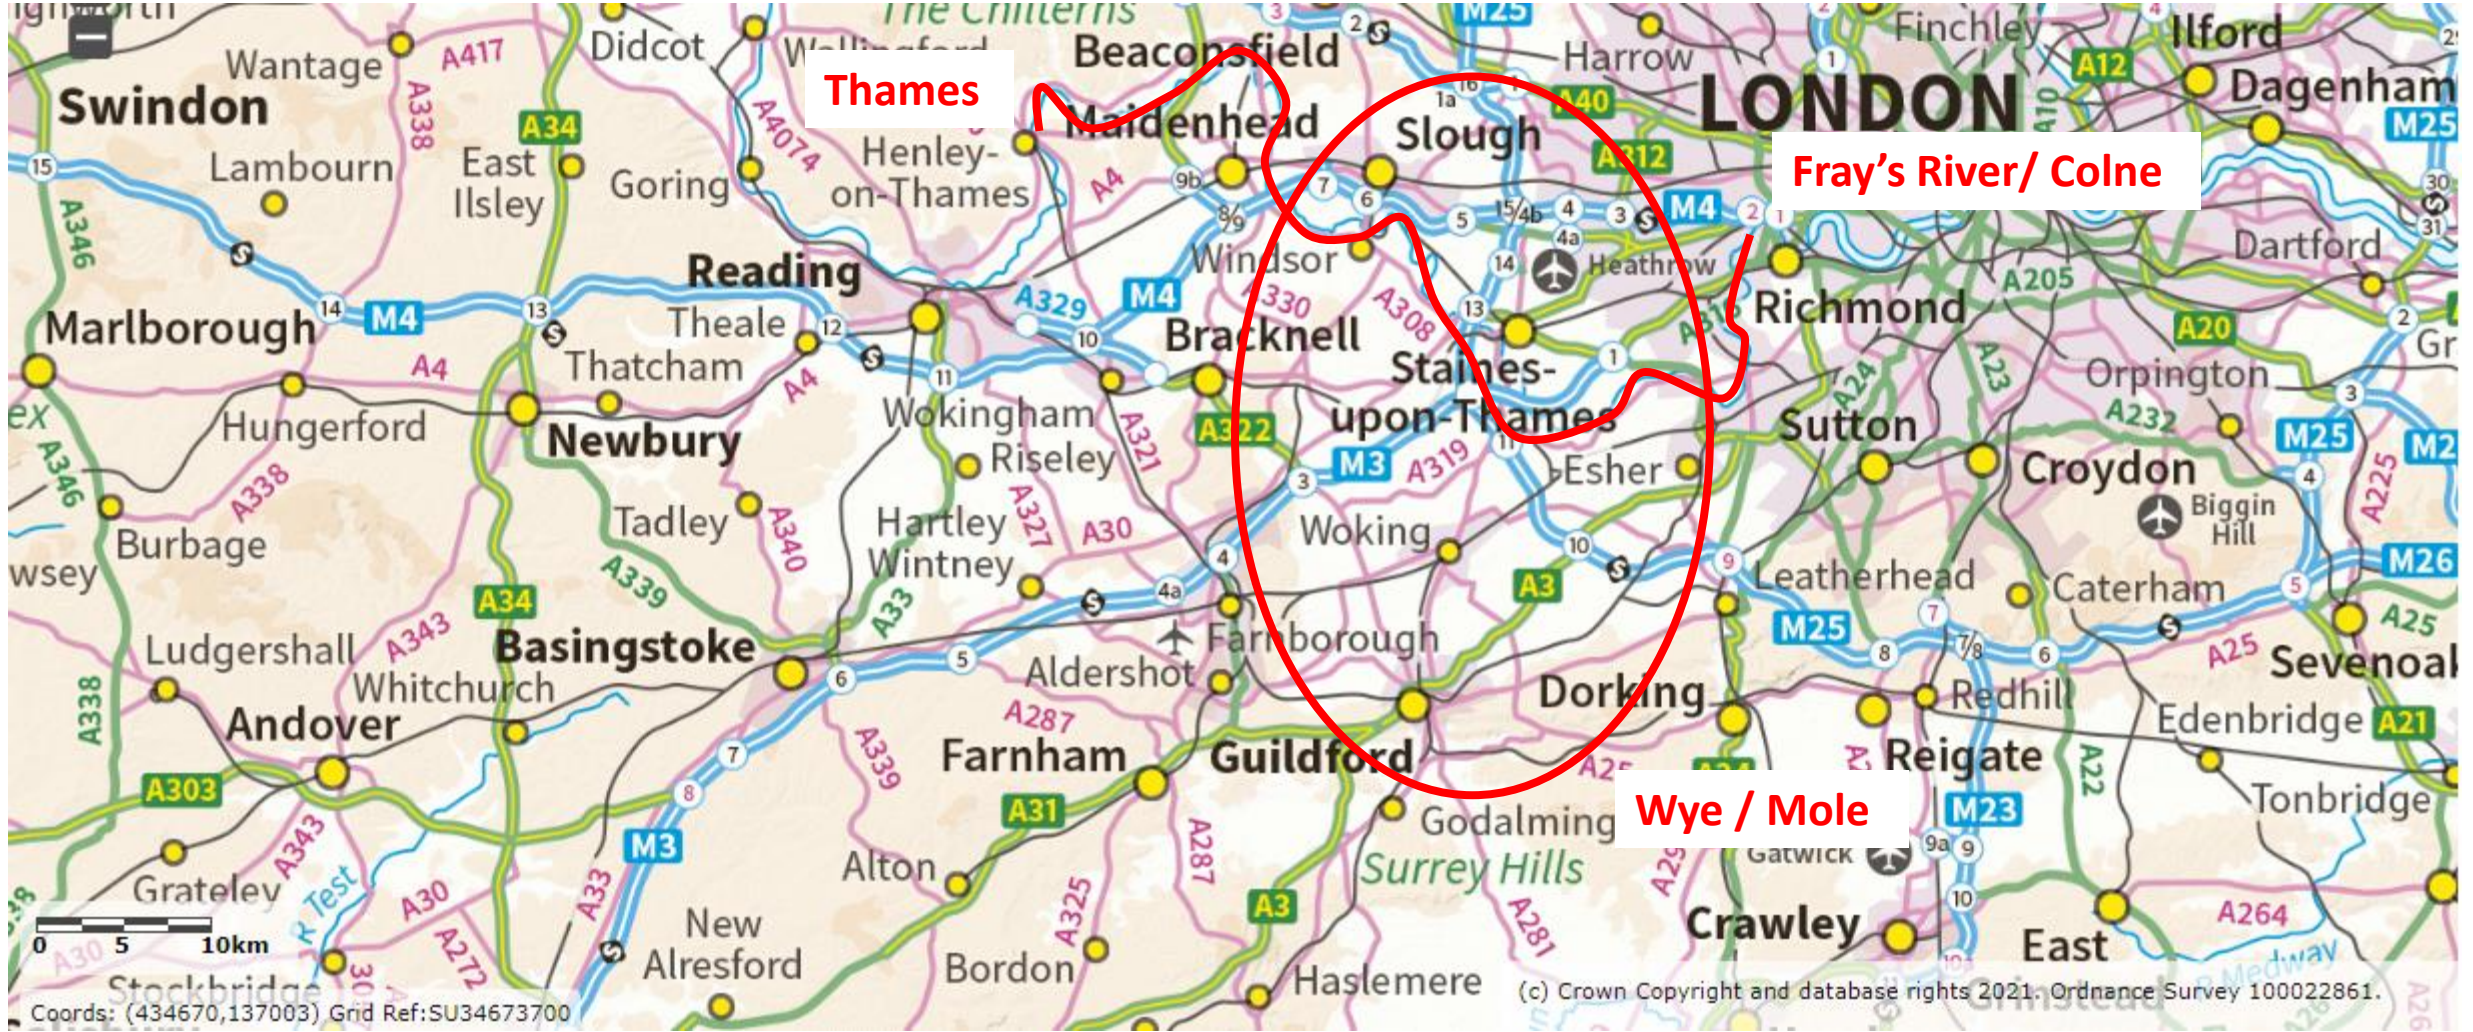

Locations of Interest

These maps identify waterways and areas that are a priority for searching for White-legged Damselflies

Page Content

11. Midlands/ North West

10. Midlands (Shropshire/
Staffordshire)

3. Mid West Wales

2. South Wales

9. Midlands (Leicestershire)

8. Midlands (Oxfordshire)

7. North East London

4. South East

6. South East

5. South East

(c) Crown Copyright and database rights 2021. Ordnance Survey 100022861.

816,114114) Grid Ref:SR47811411

Teme, Severn, Worcester and Birmingham Canal and tributaries

Cherwell/ Oxford Canal/ Evenlode

Thames/ Thame/ Ock

Great Ouse/ Ivel/ Ivel Navigation/ Flit/ Grand Union Canal/ Tove

(c) Crown Copyright and database rights 2021. Ordnance Survey 100022861.

Wreake and tributaries

Tame/ Ashby de la Zouche Canal

Nene