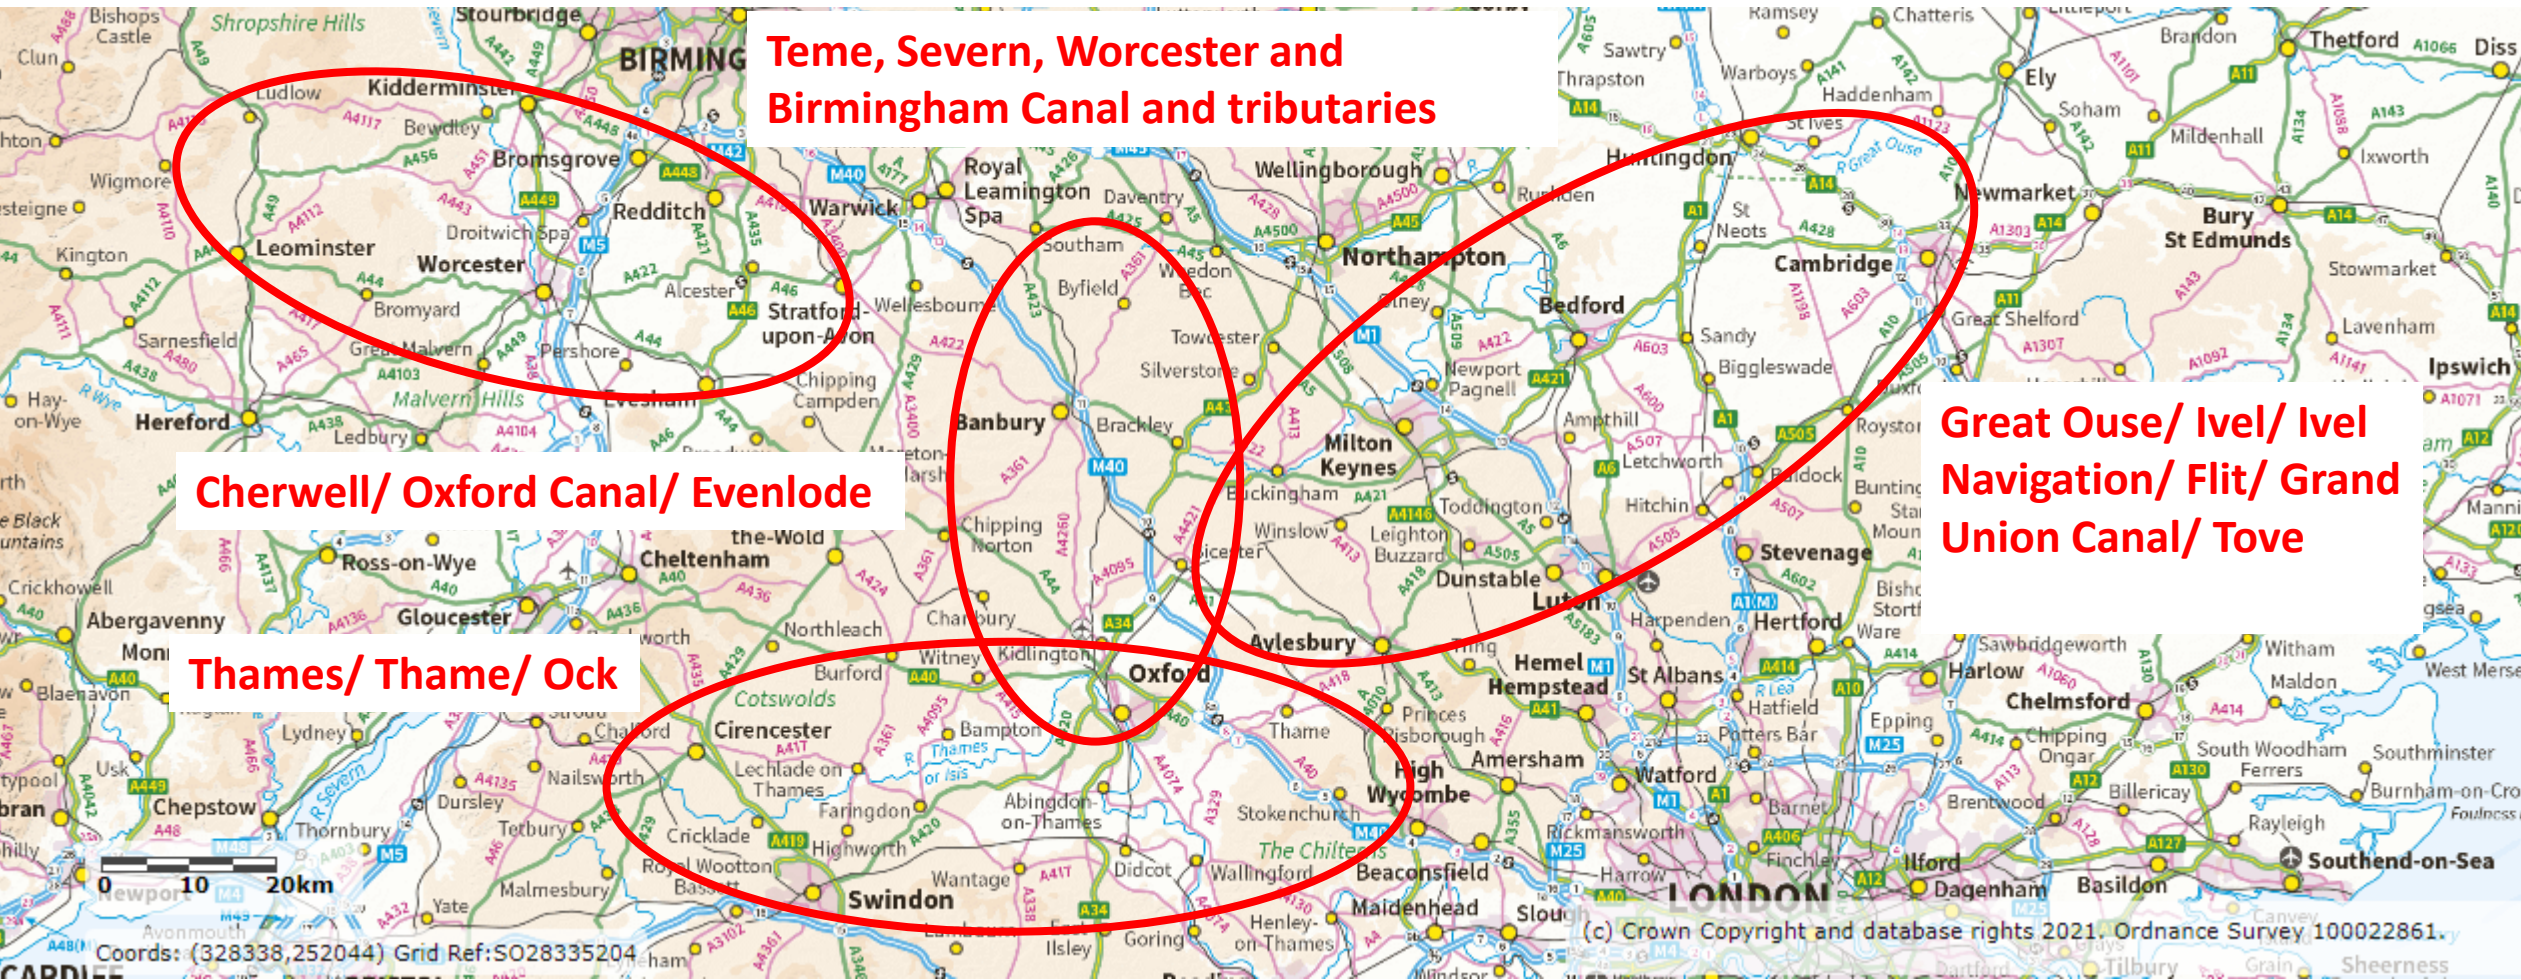

Locations of Interest

These maps identify waterways and areas that are a priority for searching for White-legged Damselflies

Page Content

11. Midlands/ North West

10. Midlands (Shropshire/
Staffordshire)

3. Mid West Wales

2. South Wales

9. Midlands (Leicestershire)

8. Midlands (Oxfordshire)

7. North East London

4. South East

6. South East

5. South East

(c) Crown Copyright and database rights 2021. Ordnance Survey 100022861.

816,114114) Grid Ref:SR47811411

Teme, Severn, Worcester and Birmingham Canal and tributaries

Cherwell/ Oxford Canal/ Evenlode

Thames/ Thame/ Ock

Great Ouse/ Ivel/ Ivel Navigation/ Flit/ Grand Union Canal/ Tove

(c) Crown Copyright and database rights 2021. Ordnance Survey 100022861.

Wreake and tributaries

Tame/ Ashby de la Zouche Canal

Nene