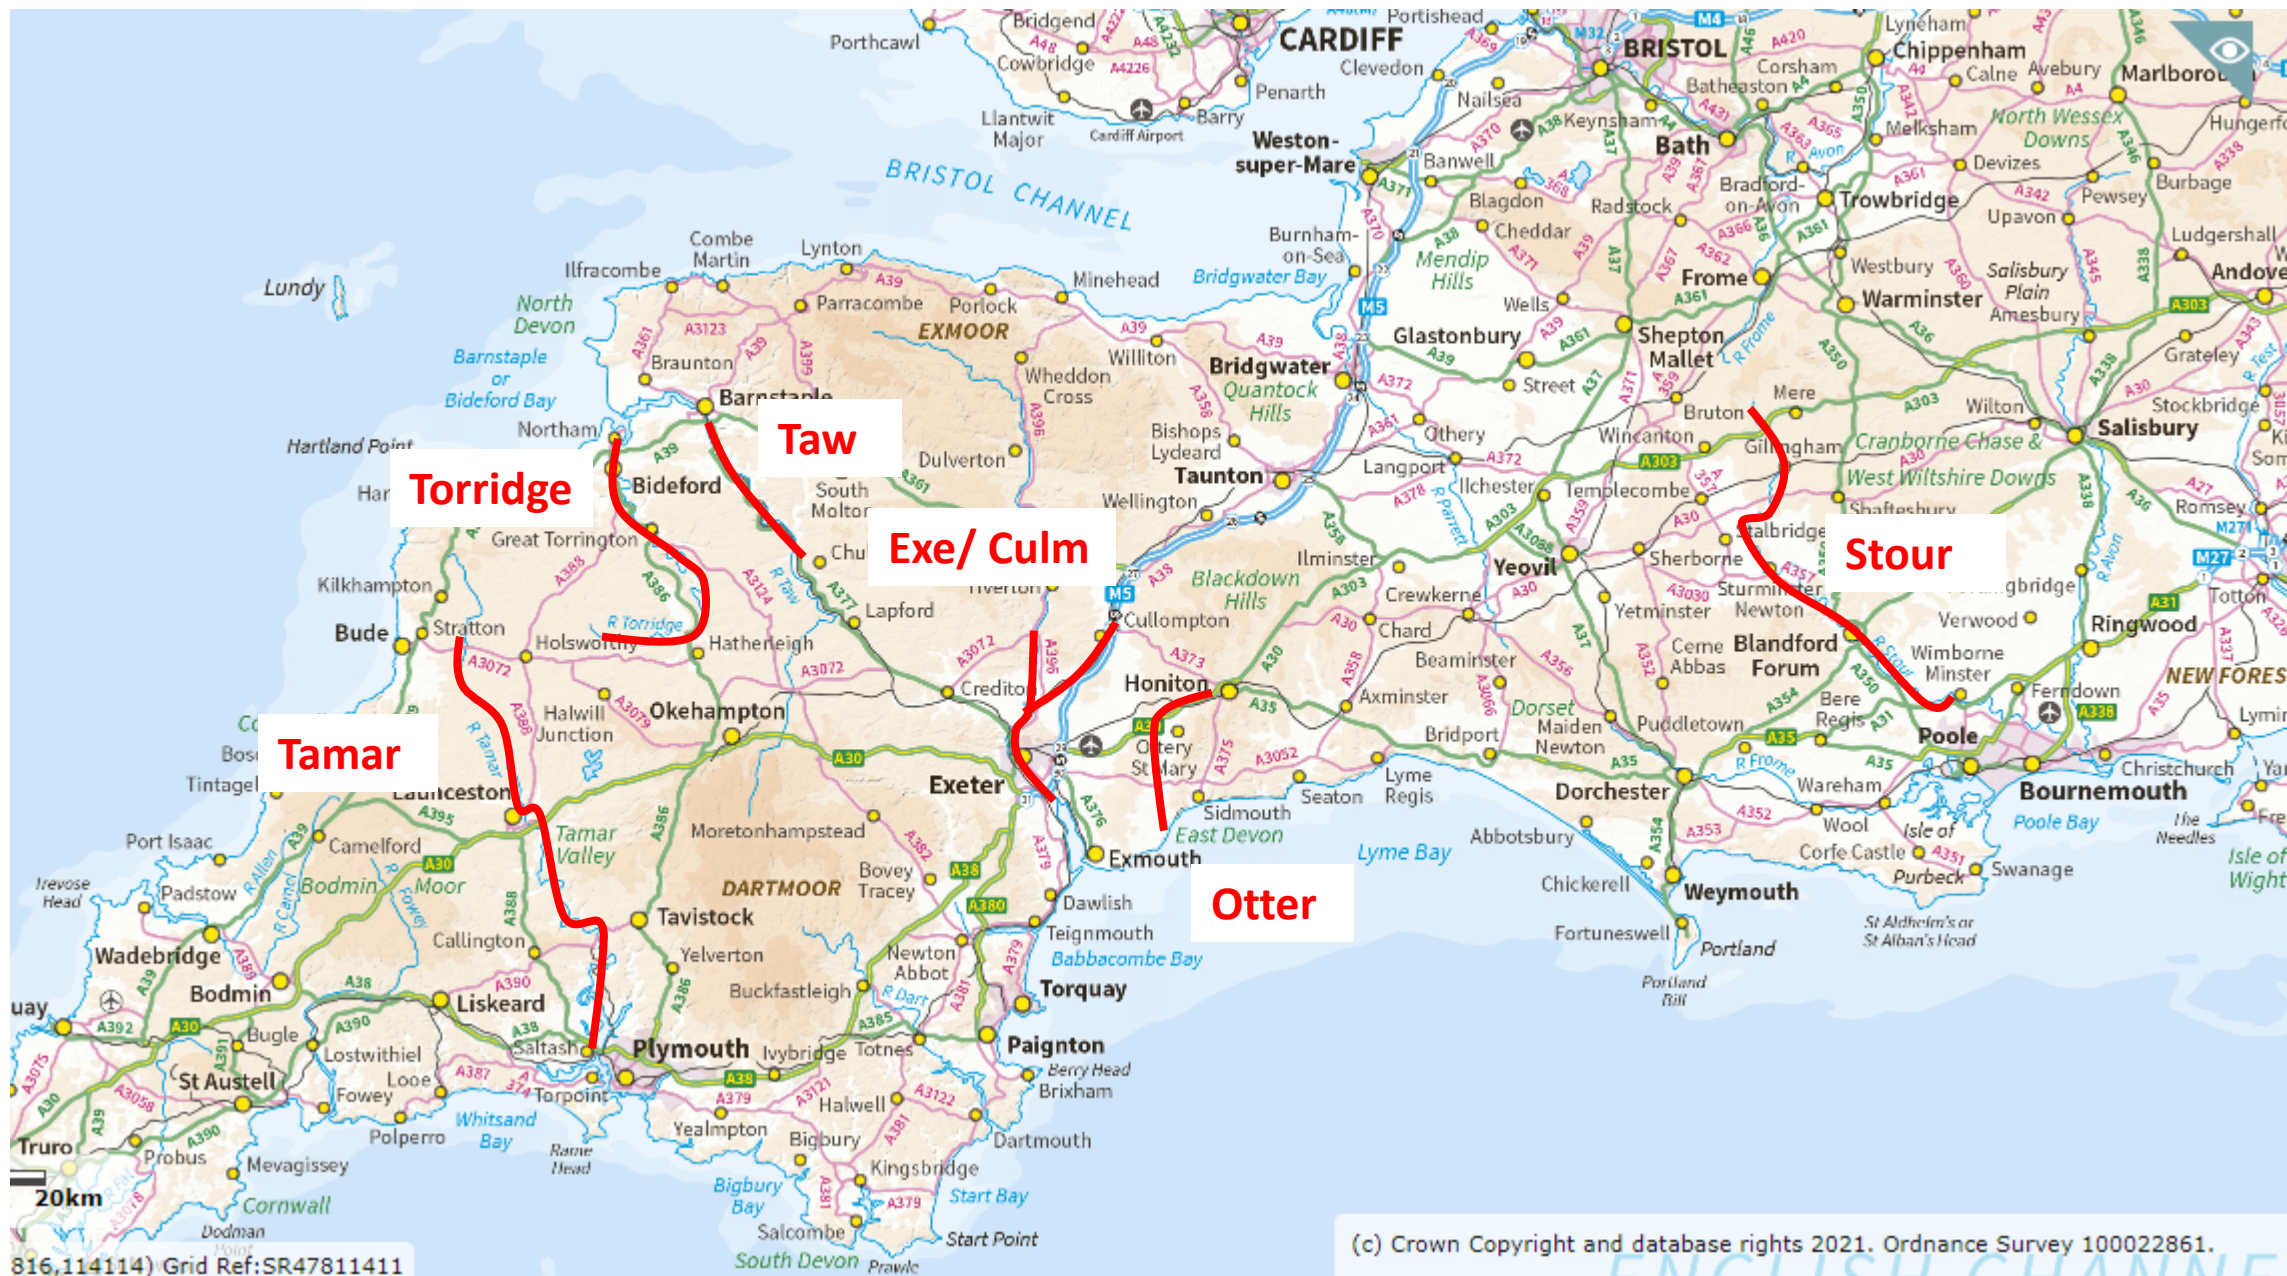

Locations of Interest

These maps identify waterways and areas that are a priority for searching for White-legged Damselflies

Page Content

11. Midlands/ North West

10. Midlands (Shropshire/
Staffordshire)

3. Mid West Wales

2. South Wales

9. Midlands (Leicestershire)

8. Midlands (Oxfordshire)

7. North East London

4. South East

6. South East

5. South East

(c) Crown Copyright and database rights 2021. Ordnance Survey 100022861.

816,114114) Grid Ref:SR47811411

Teme, Severn, Worcester and Birmingham Canal and tributaries

Cherwell/ Oxford Canal/ Evenlode

Thames/ Thame/ Ock

Great Ouse/ Ivel/ Ivel Navigation/ Flit/ Grand Union Canal/ Tove

(c) Crown Copyright and database rights 2021. Ordnance Survey 100022861.

Wreake and tributaries

Tame/ Ashby de la Zouche Canal

Nene